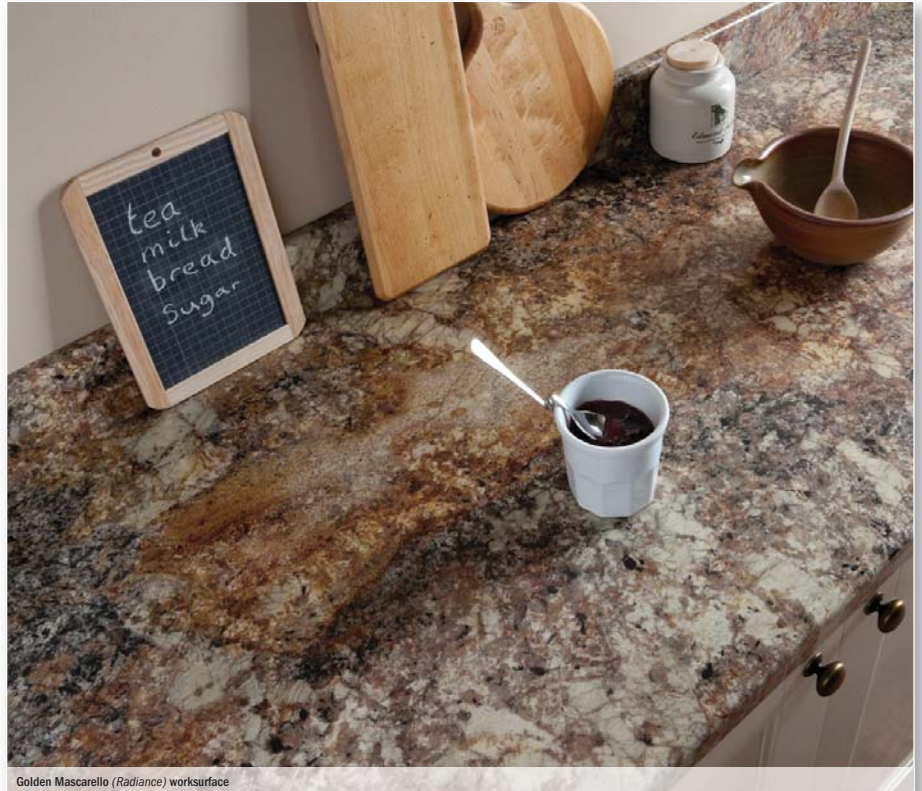

PRIMA RADIANCE

W = Worksurface
S = Splashback
U = Upstand

Golden Mascarello (Radiance) worksurface

TRULY ELEGANT

Bring a distinctive quality to your kitchen with our true scale granites.

Printed in life-like proportion they perfectly mirror the beauty of exclusive and luxurious granites allowing you to create a truly top-end look. And the subtle shimmer of our new Radiance texture enhances the depth and quality of the design.

Elegant. Exclusive. Individual.