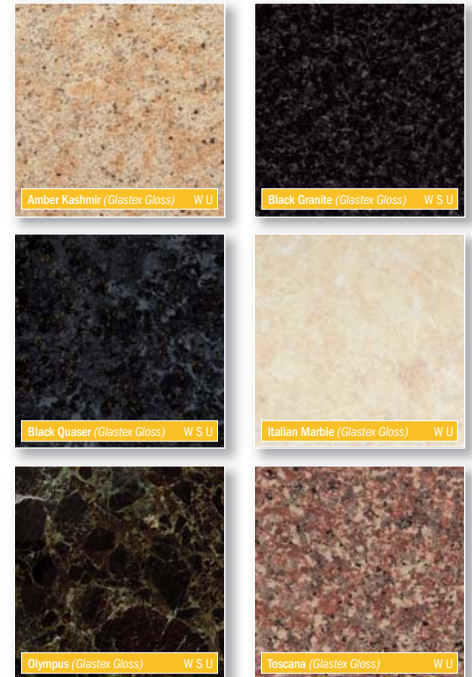

PRIMA GLOSS

W = Worksurface
S = Splashback
U = Upstand