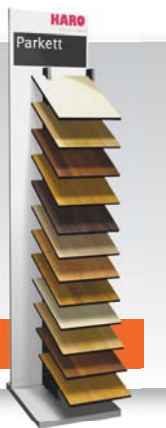

£1500.00

Pergo 2 Bay Wall System

Dimensions:
2400 (h) x 2000 (w) x 6500mm (d)

70 samples:
30 120 x 40 and 40 60 x 40 samples

£1000.00

Pergo Long Plank Display Stand

CPD Contains all Core Plasman Decors.

Dimensions:
Base: 2200 (h) x 600mm (w)

£300.00

Pergo Compact Stand

Dimensions:
2195 (h) x 1050mm (w)

£175.00

Pergo Binder Set

248 designs with room to view and plank to view formats.

£30.00

Haro Display Stand

Dimensions:
2100 (h) x 450mm (w)

£180.00

Haro Presentation Binder

£35.00

Haro Carry Case

£45.00