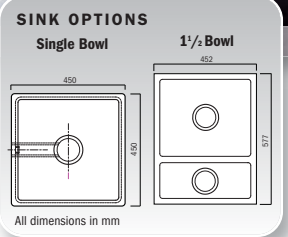

BB encore

MODULAR SOLID SURFACING

BE INSPIRED BY SOLID SURFACE

There's little that speaks the language of worktop chic quite like solid surfacing does. It's the material that brings together designer looks, unrivalled aesthetics and everyday practicality. The Encore range has been shaped to satisfy your design aspirations.

New to the collection are stylish white acrylic sinks which can be seamlessly moulded into your choice of worksurface for the ultimate in streamlined looks. An advantage of Encore acrylic sinks is that they are reinforced and so suitable for use with waste disposal units. A single bowl and a bowl and half option are available. The bowl and a half sink can be installed in to a 600mm base unit offering superb flexibility and ideal for where space is at a premium.

Added to that there are the new classic Crystal designs featuring large scale opaque chips bringing a wonderful lustre and depth to the surface; guaranteed to make an enviable style statement in your home.