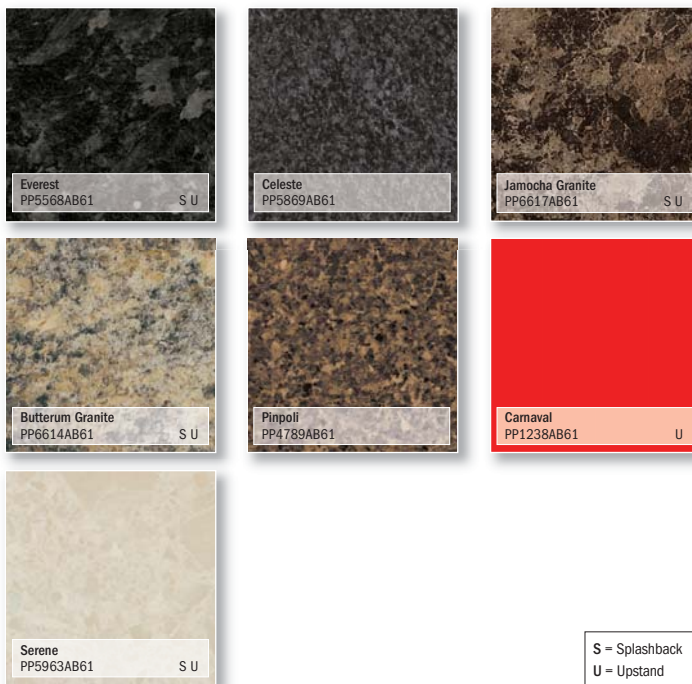

AXIOM GLOSS

Kerala Granite