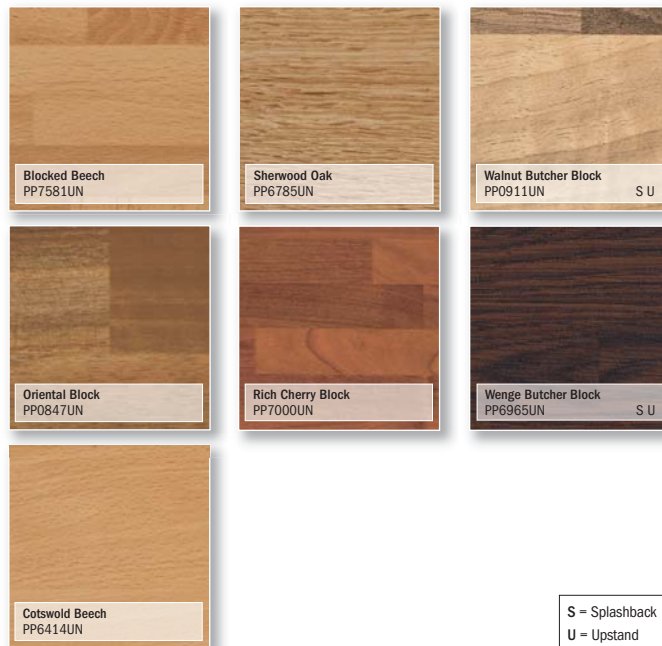

Bali Wood (Finewood)

Availability		
LIFETIME GUARANTEE AGAINST MANUFACTURING DEFECTS		
<b>Worksurface</b> Profiled on one side 3.6m x 600 x 40mm 1.8m x 600 x 40mm	<b>Breakfast Bar</b> Profiled on two sides 3.6m x 665 x 40mm 3.6m x 900 x 40mm 1.8m x 665 x 40mm 1.8m x 900 x 40mm	<b>Upstand</b> 3.0m x 100 x 20mm

AXIOM WOODGRAINS

UNIVERSAL

A smooth matt look and feel, giving your worktop a simple, clean finish.

S = Splashback  
U = Upstand

AXIOM FINEWOOD

FINewood

Finewood texture offers a premium, sophisticated wood finish highlighted by detailed graining.