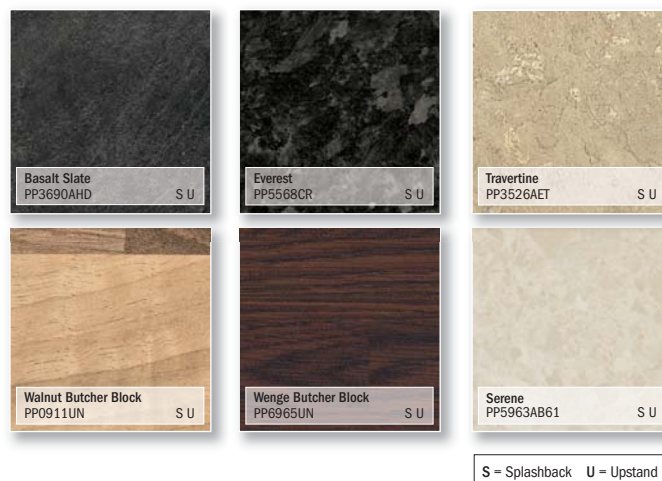

S = Splashback U = Upstand

Availability						
LIFETIME GUARANTEE AGAINST MANUFACTURING DEFECTS						
Rectangular (R1) 1.2m x 940 x 40mm	Circular (R2) 600 diameter x 40mm	Bowed (R3) 1.6m x 800 x 40mm	Squared Edged (R4) 3.6m x 650 x 40mm 4.1m x 650 x 40mm Available in Serene, Basalt Slate & Travertine Available in Everest, Wenge Butcher Block & Walnut Butcher Block	Circular (R5) 900 diameter x 40mm	Splashback 3030 x 1210 x 6mm	Upstand 3.0m x 100 x 20mm