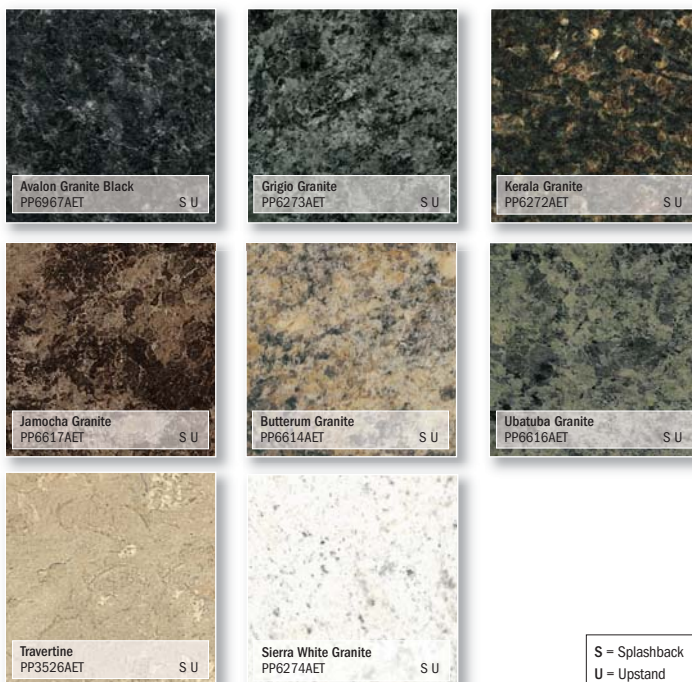

AXIOM ETCHINGS