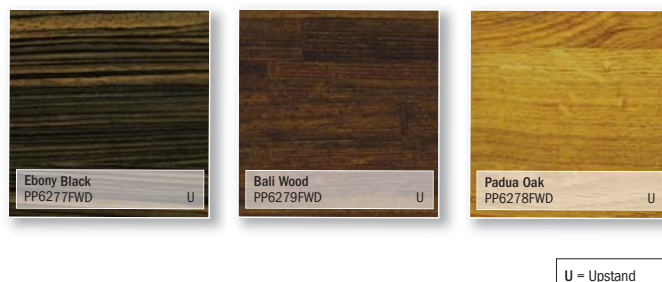

AXIOM WOODGRAINS

UNIVERSAL

A smooth matt look and feel, giving your worktop a simple, clean finish.

S = Splashback  
U = Upstand

AXIOM FINEWOOD

FINewood

Finewood texture offers a premium, sophisticated wood finish highlighted by detailed graining.