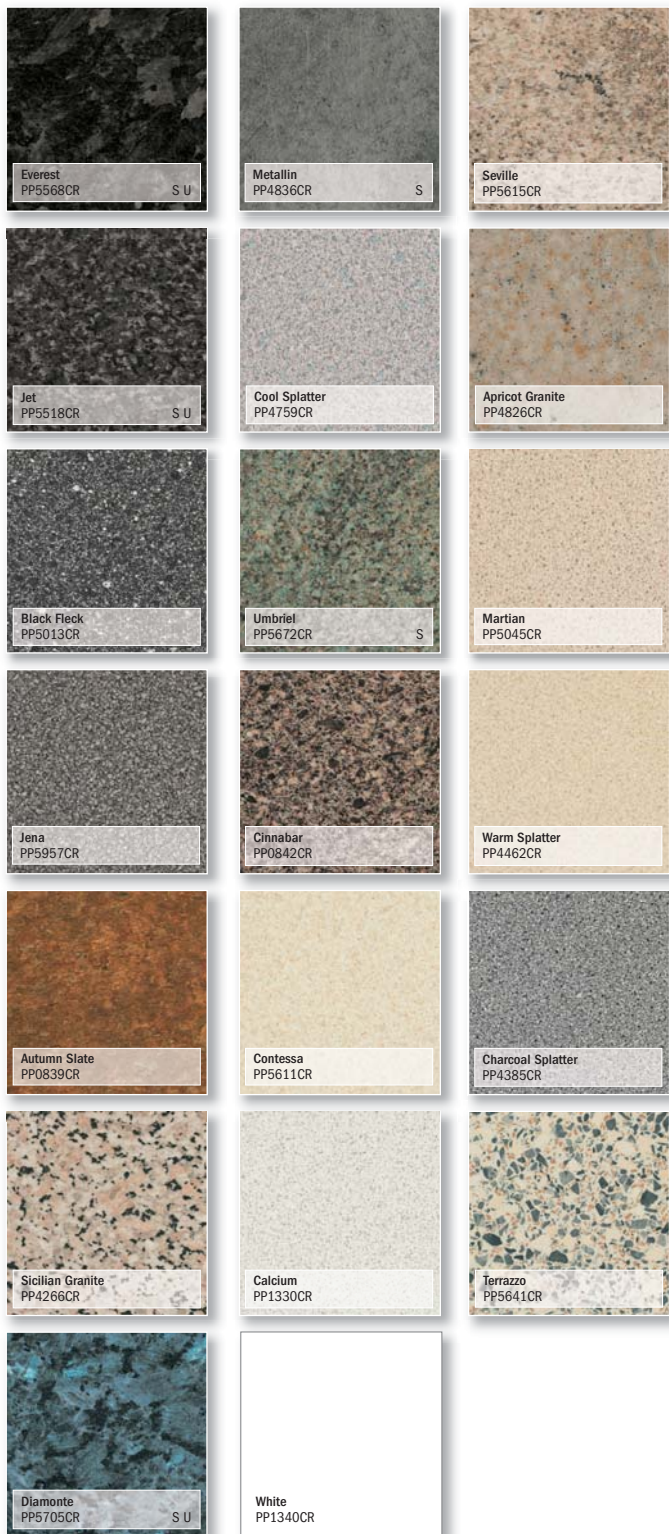

AXIOM CRYSTAL

AXIOM UNIVERSAL

S = Splashback
U = Upstand