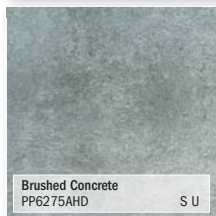

AXIOM HONED

**HONED**  
Honed is a highly tactile finish that emulates the look and feel of brushed matt stone.

S = Splashback  
U = Upstand

Brushed Concrete

Availability				LIFETIME GUARANTEE AGAINST MANUFACTURING DEFECTS			
<b>Worksurface</b> Profiled on one side 3.6m x 600 x 40mm 1.8m x 600 x 40mm	<b>Breakfast Bar</b> Profiled on two sides 3.6m x 665 x 40mm 3.6m x 900 x 40mm 1.8m x 665 x 40mm 1.8m x 900 x 40mm	<b>Splashback</b> 3030 x 1210 x 6mm	<b>Upstand</b> 3.0m x 100 x 20mm				